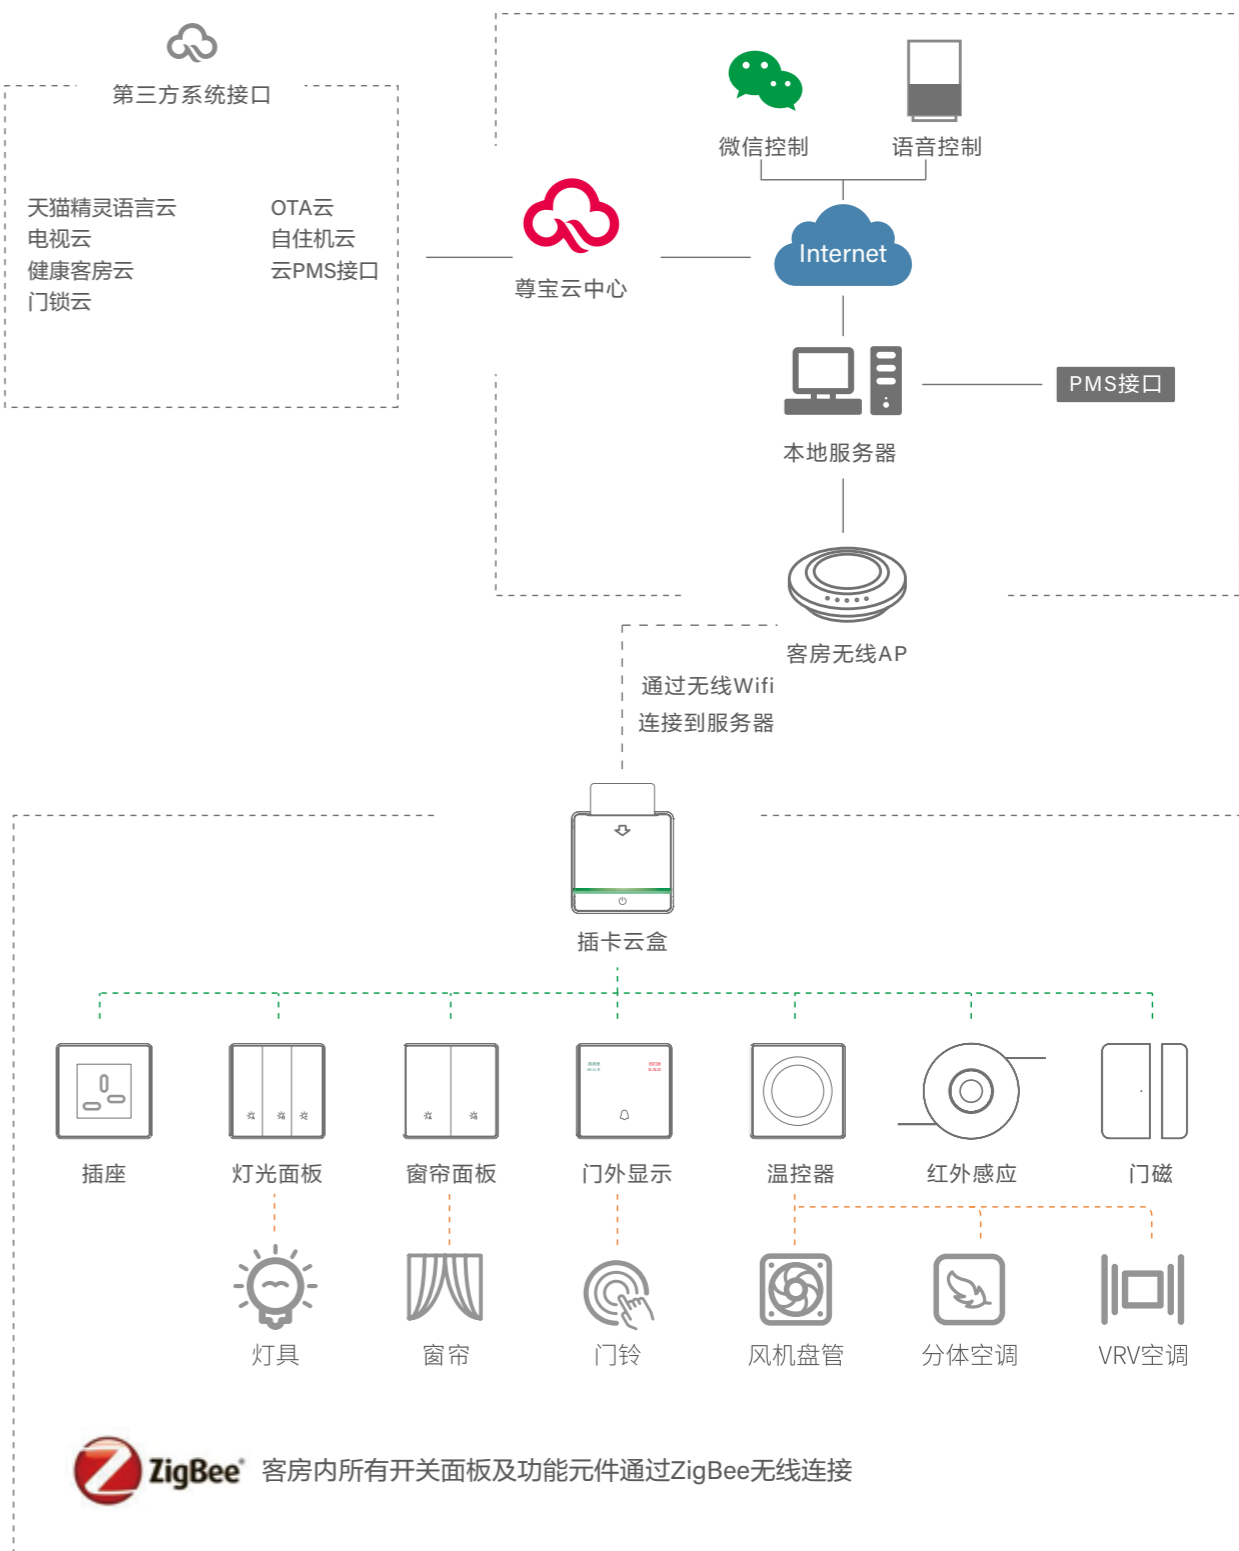

Distributed guestroom control system diagram 分布式客控系统图