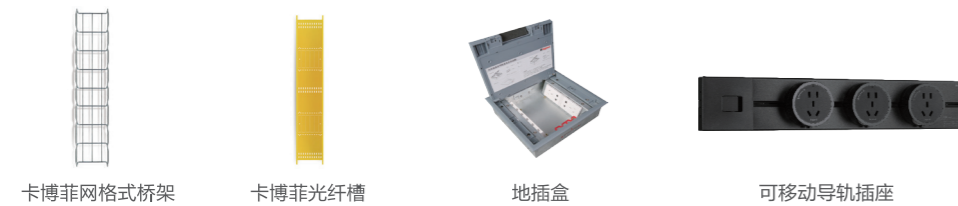

线缆管理
Cable Management