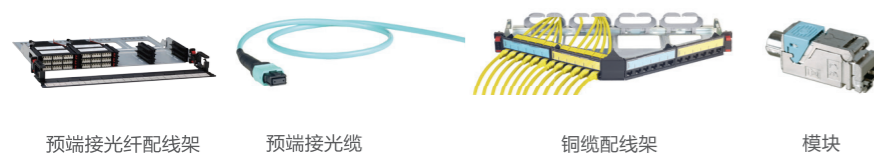

# 360 DEGREE SOLUTION FOR YOUR PROJECTS

我们为各类建筑提供全面的电气解决方案

低压配电  
Low Voltage  
Power Distribution

开关插座  
Wiring Devices

可视对讲/智能家居  
智慧养老  
Door Entry System  
Automation System  
Elderly Care

照明管理/酒店客控  
Lighting Management  
Hotel Room Control Solution